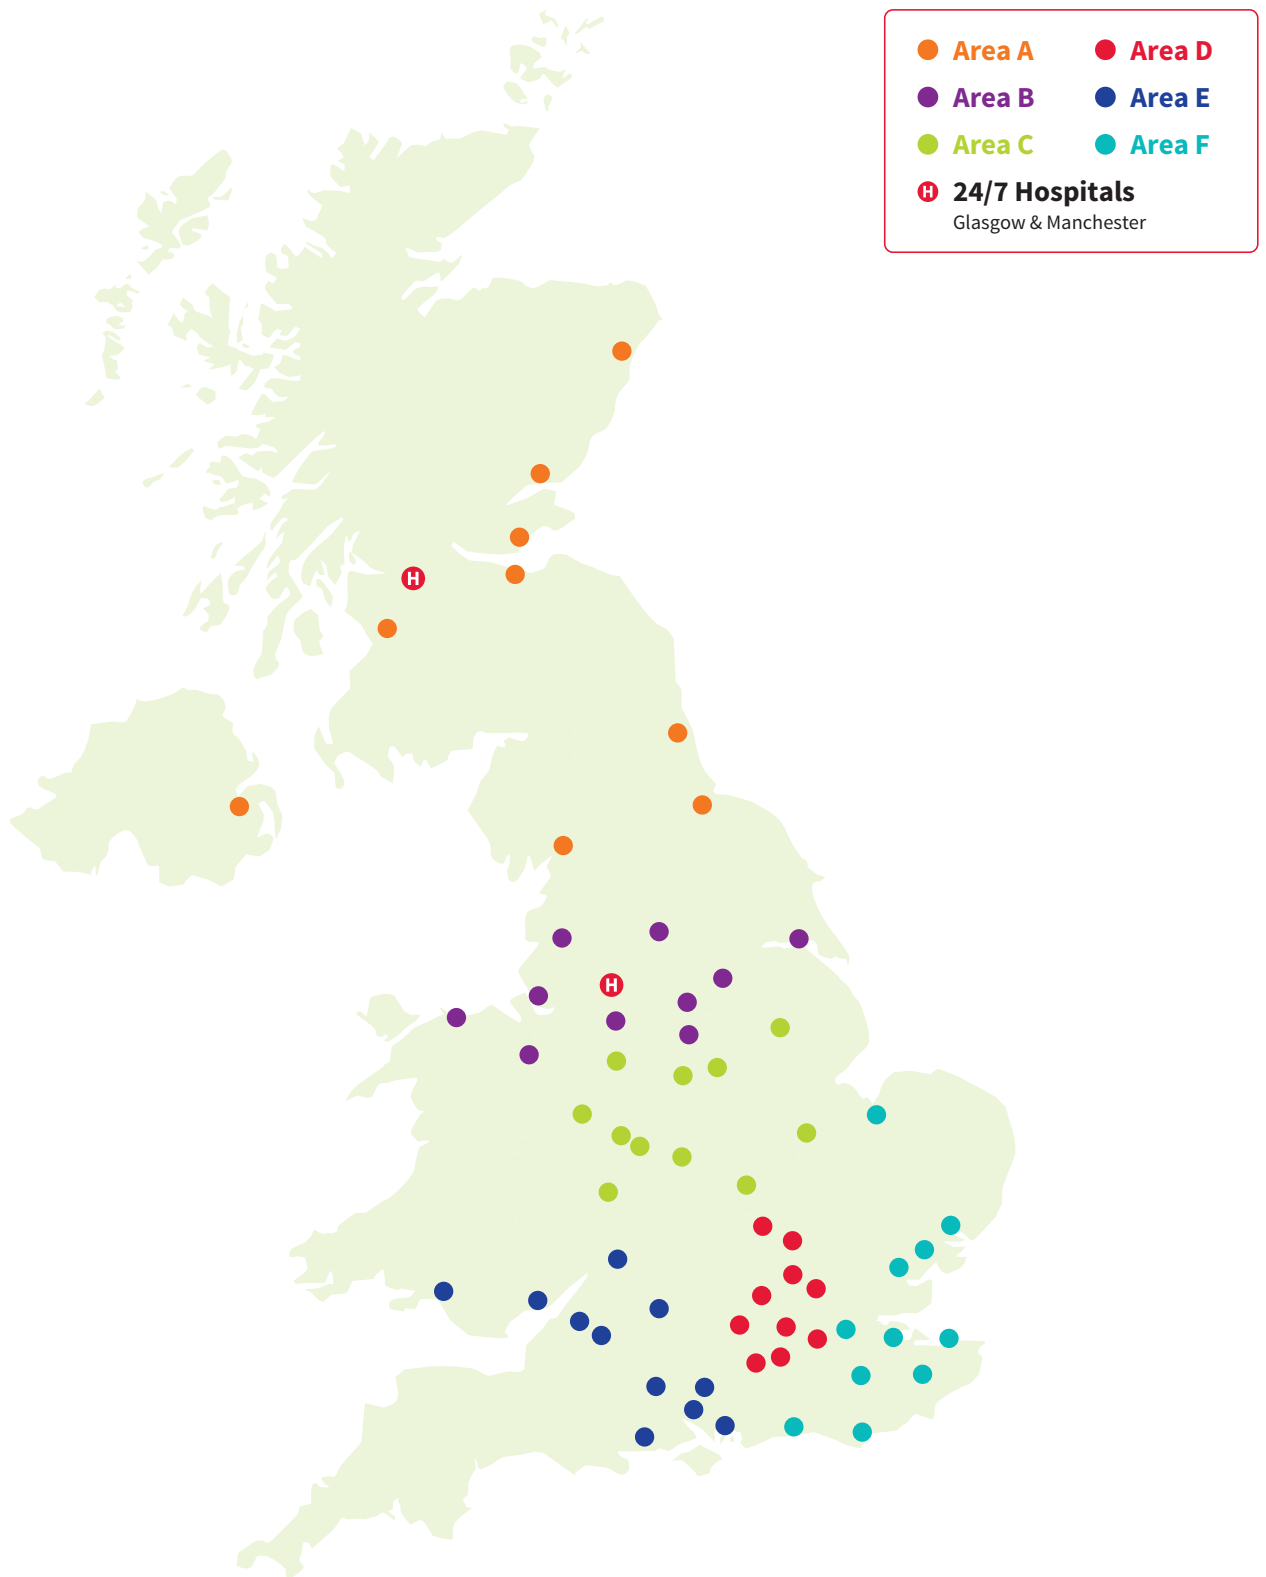

Full location and area map shown on page 2

● Area A ● Area D
● Area B ● Area E
● Area C ● Area F
H **24/7 Hospitals**
 Glasgow & Manchester

Clinics

Area A	Area B	Area C	Area D	Area E	Area F
Aberdeen	Bradford	Birmingham	Barnet	Bath	Ashford
Belfast	Chesterfield	Coventry	Barton-le-Clay	Bournemouth	Colchester
Dundee	Colwyn Bay	Derby	Farnham	Bristol	Eastbourne
Edinburgh	Doncaster	Lincoln	Guildford	Cheltenham	Gillingham
Gateshead	Hull	Northampton	Hemel Hempstead	Newport	Herne Bay
Kendal	Liverpool	Nottingham	High Wycombe	Portsmouth	Ipswich
Kilmarnock	Macclesfield	Peterborough	Milton Keynes	Salisbury	King's Lynn
Kirkcaldy	Preston	Stoke	Reading	Southampton	Sidcup
Middlesbrough	Sheffield	Telford	Staines	Swansea	Tunbridge Wells
	Wrexham	Wolverhampton	Sutton	Swindon	Witham
		Worcester		Winchester	Worthing