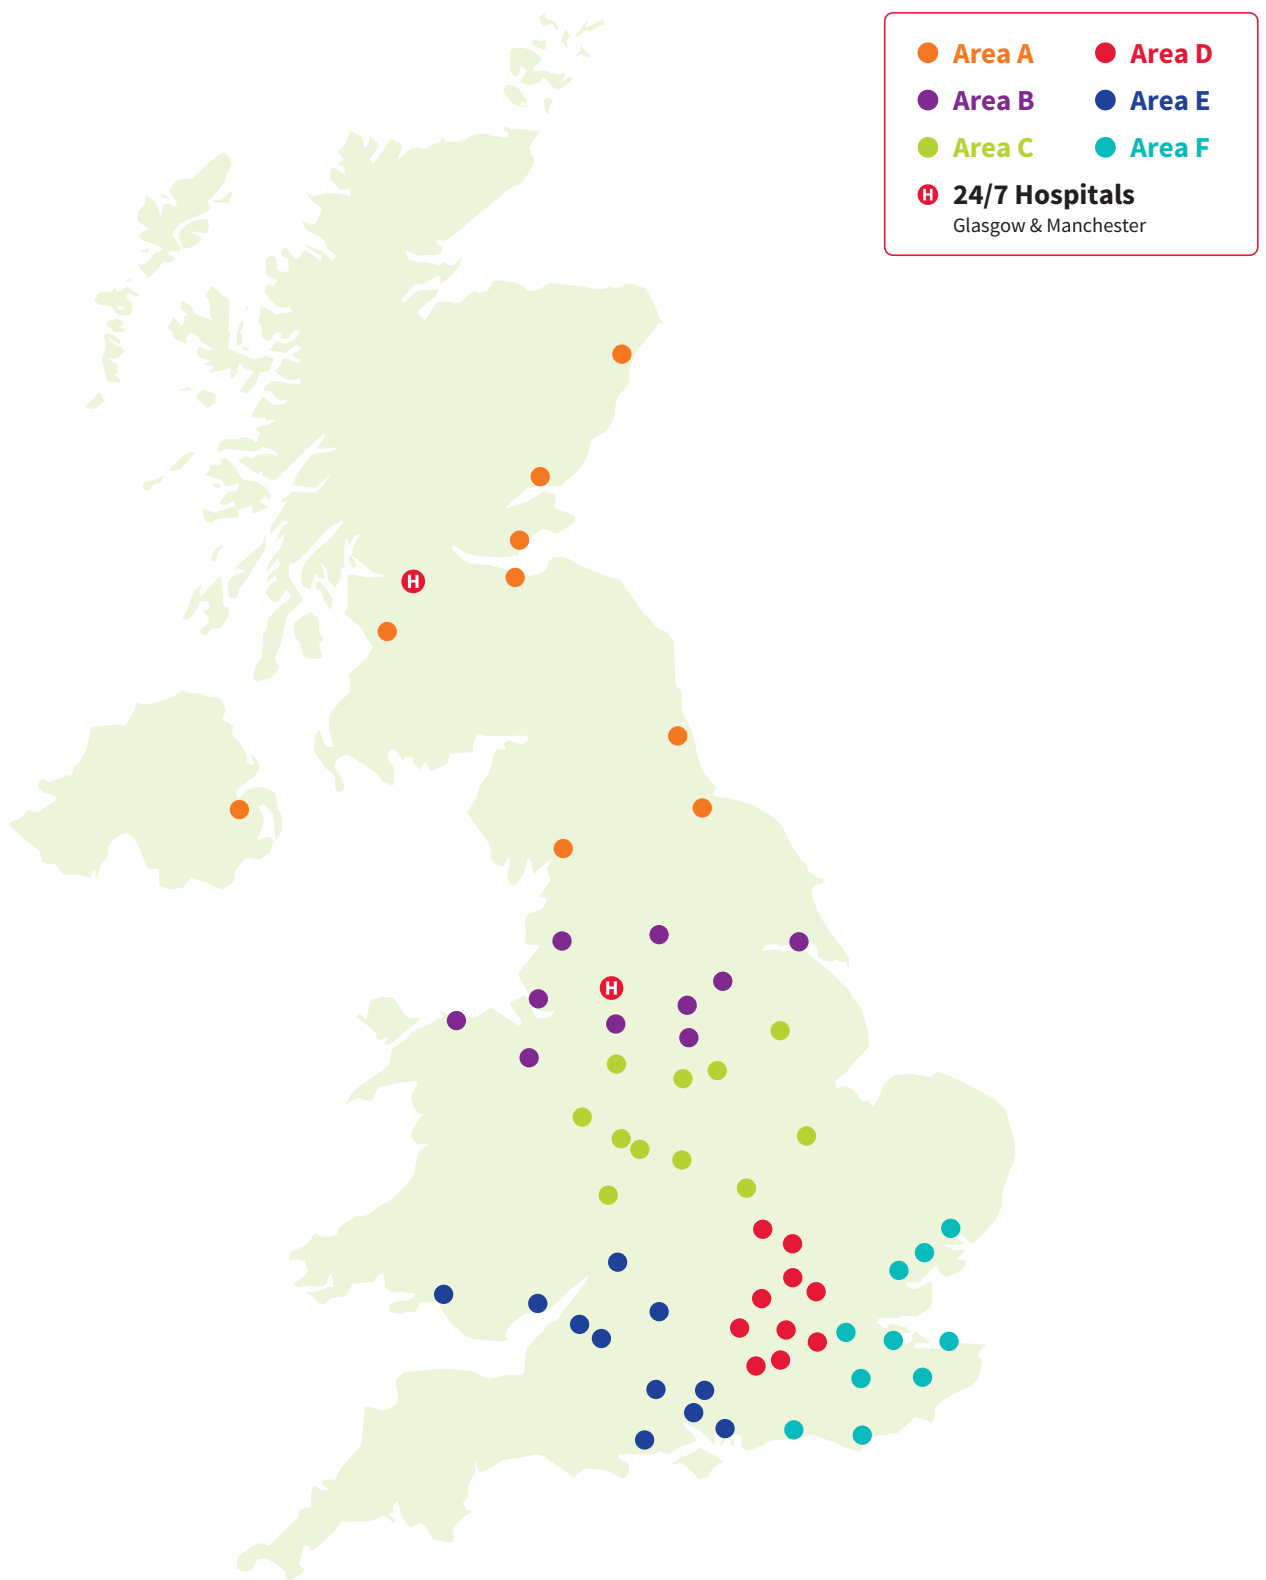

Hospitals	Email	Area
Glasgow	glasgow.hospital@vets-now.com	A
Manchester	manchester.hospital@vets-now.com	B

Full location and area map shown on page 2

Clinics

Area A	Area B	Area C	Area D	Area E	Area F
Aberdeen	Bradford	Birmingham	Barnet	Bath	Ashford
Belfast	Chesterfield	Coventry	Barton-le-Clay	Bournemouth	Colchester
Dundee	Colwyn Bay	Derby	Farnham	Bristol	Eastbourne
Edinburgh	Doncaster	Lincoln	Guildford	Cheltenham	Gillingham
Gateshead	Hull	Northampton	Hemel Hempstead	Newport	Herne Bay
Kendal	Liverpool	Nottingham	High Wycombe	Portsmouth	Ipswich
Kilmarnock	Macclesfield	Peterborough	Milton Keynes	Salisbury	Sidcup
Kirkcaldy	Preston	Stoke	Reading	Southampton	Tunbridge Wells
Middlesbrough	Sheffield	Telford	Staines	Swansea	Witham
	Wrexham	Wolverhampton	Sutton	Swindon	Worthing
		Worcester		Winchester	