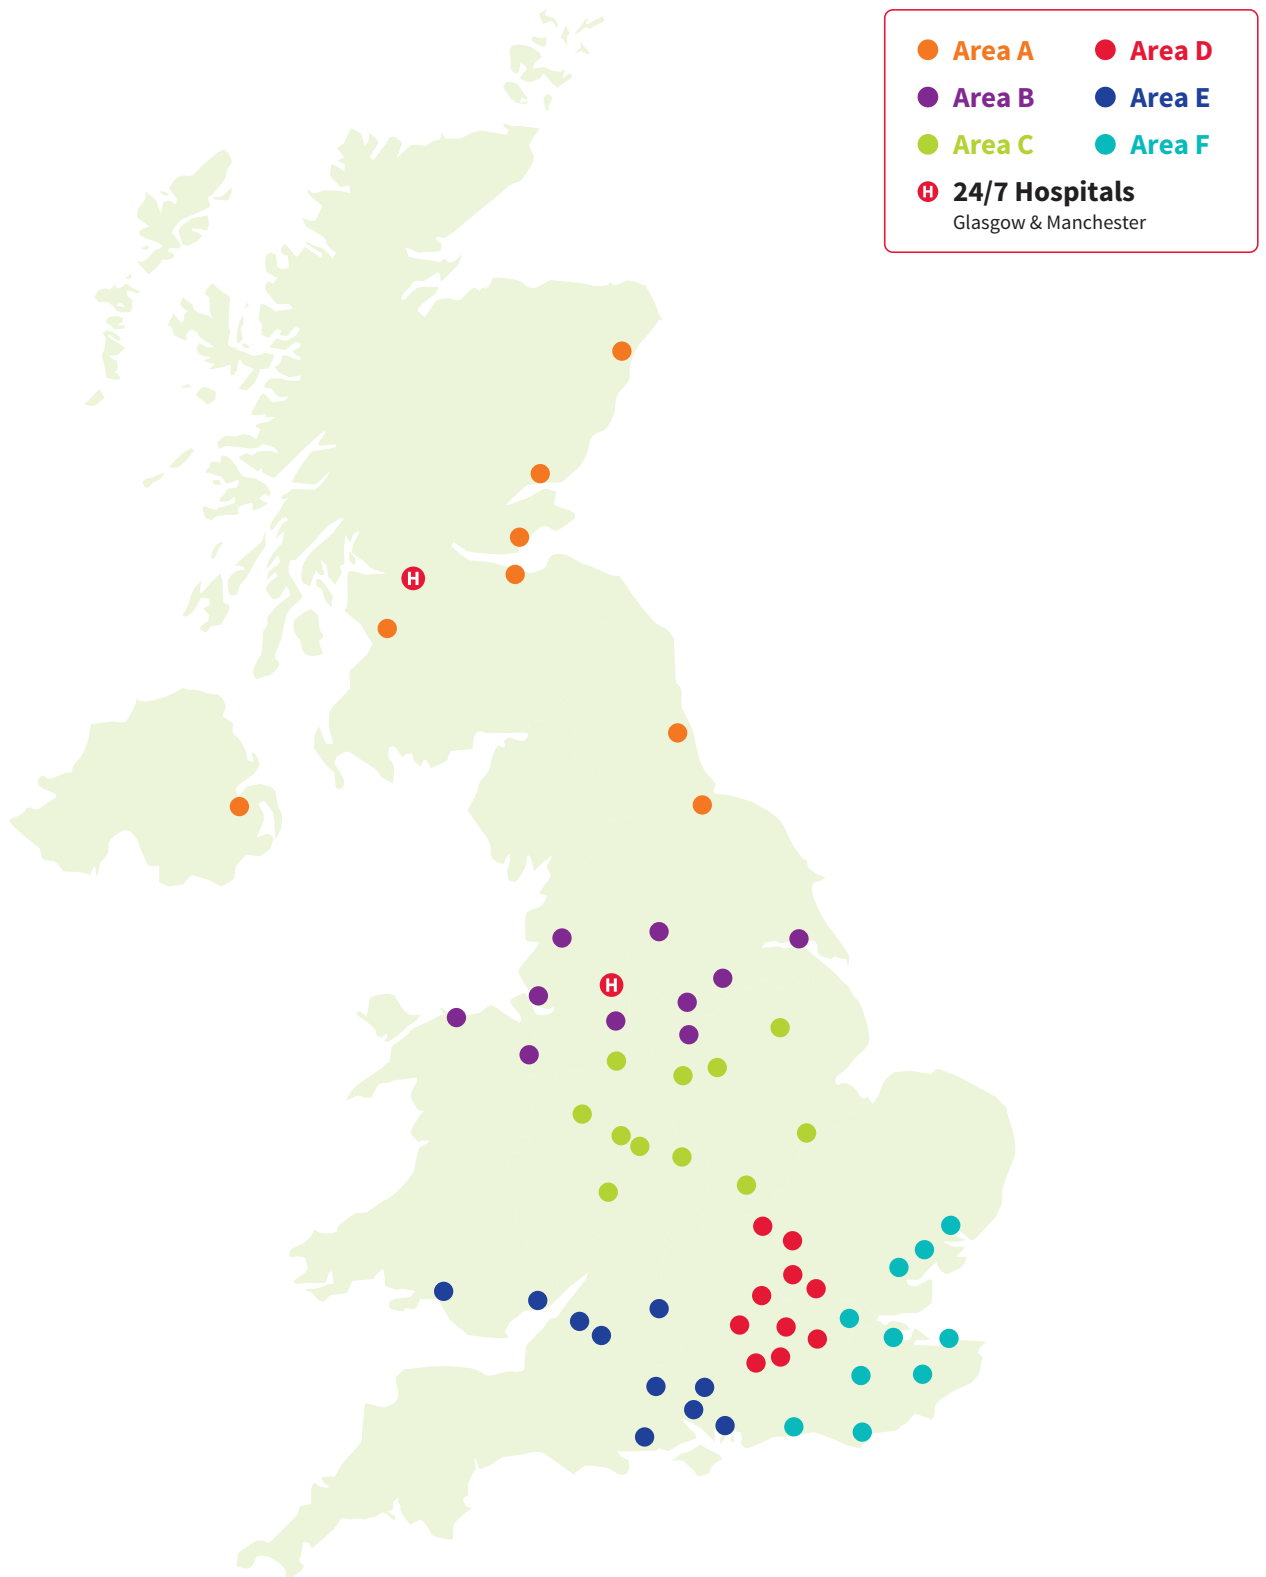

Hospitals	Telephone	Area
Glasgow	0141 237 7676	A
Manchester	0161 222 6101	B

Full location and area map shown on page 2

● Area A ● Area D
● Area B ● Area E
● Area C ● Area F
H **24/7 Hospitals**
 Glasgow & Manchester

Clinics

- Area A**
- Aberdeen
 - Belfast
 - Dundee
 - Edinburgh
 - Gateshead
 - Kilmarnock
 - Kirkcaldy
 - Middlesbrough

- Area B**
- Bradford
 - Chesterfield
 - Colwyn Bay
 - Doncaster
 - Hull
 - Liverpool
 - Macclesfield
 - Preston
 - Sheffield
 - Wrexham

- Area C**
- Birmingham
 - Coventry
 - Derby
 - Lincoln
 - Northampton
 - Nottingham
 - Peterborough
 - Stoke
 - Telford
 - Wolverhampton
 - Worcester

- Area D**
- Barnet
 - Barton-le-Clay
 - Farnham
 - Guildford
 - Hemel Hempstead
 - High Wycombe
 - Milton Keynes
 - Reading
 - Staines
 - Sutton

- Area E**
- Bath
 - Bournemouth
 - Bristol
 - Newport
 - Portsmouth
 - Salisbury
 - Southampton
 - Swansea
 - Swindon
 - Winchester

- Area F**
- Ashford
 - Colchester
 - Eastbourne
 - Gillingham
 - Herne Bay
 - Ipswich
 - Thamesmead
 - Tunbridge Wells
 - Witham
 - Worthing