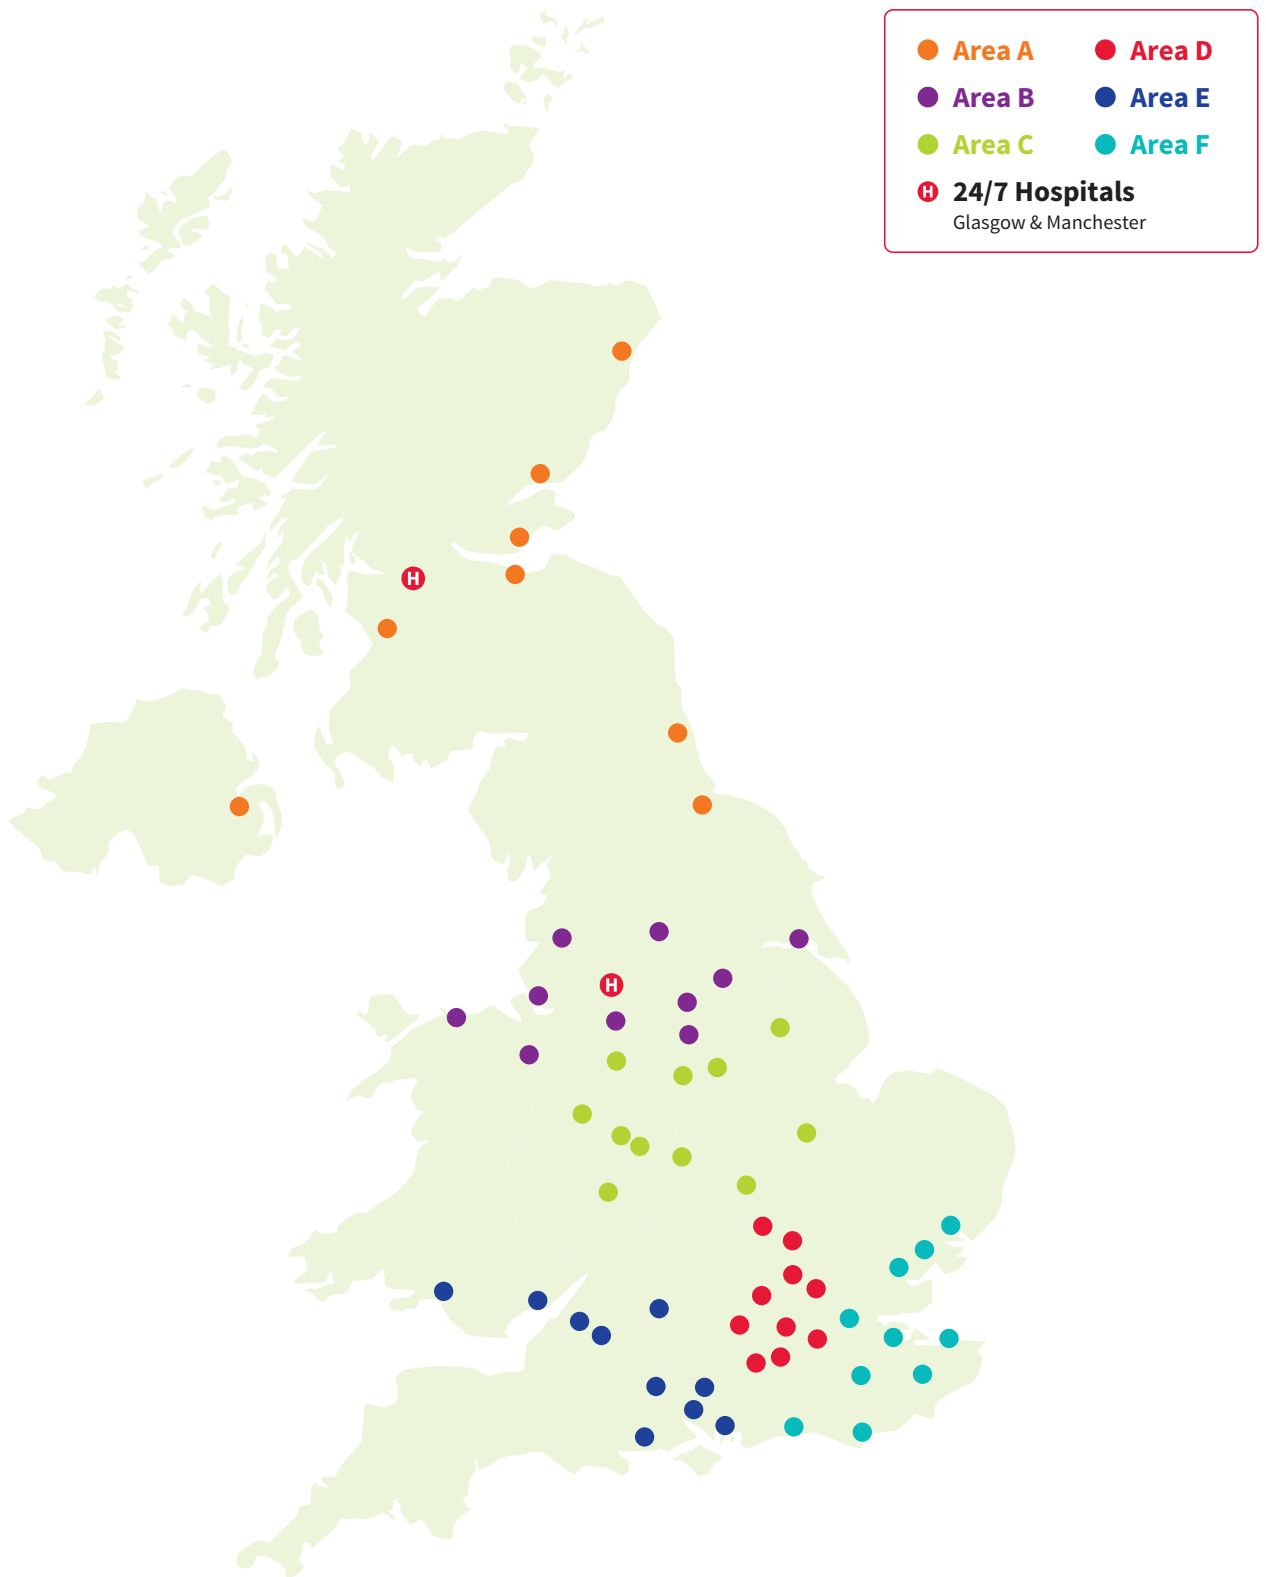

Hospitals	Email	Area
Glasgow	glasgow.hospital@vets-now.com	A
Manchester	manchester.hospital@vets-now.com	B

Full location and area map shown on page 2

● Area A ● Area D
● Area B ● Area E
● Area C ● Area F
H **24/7 Hospitals**
 Glasgow & Manchester

Clinics

- Area A**
- Aberdeen
 - Belfast
 - Dundee
 - Edinburgh
 - Gateshead
 - Kilmarnock
 - Kirkcaldy
 - Middlesbrough

- Area B**
- Bradford
 - Chesterfield
 - Colwyn Bay
 - Doncaster
 - Hull
 - Liverpool
 - Macclesfield
 - Preston
 - Sheffield
 - Wrexham

- Area C**
- Birmingham
 - Coventry
 - Derby
 - Lincoln
 - Northampton
 - Nottingham
 - Peterborough
 - Stoke
 - Telford
 - Wolverhampton
 - Worcester

- Area D**
- Barnet
 - Barton-le-Clay
 - Farnham
 - Guildford
 - Hemel Hempstead
 - High Wycombe
 - Milton Keynes
 - Reading
 - Staines
 - Sutton

- Area E**
- Bath
 - Bournemouth
 - Bristol
 - Newport
 - Portsmouth
 - Salisbury
 - Southampton
 - Swansea
 - Swindon
 - Winchester

- Area F**
- Ashford
 - Colchester
 - Eastbourne
 - Gillingham
 - Herne Bay
 - Ipswich
 - Thamesmead
 - Tunbridge Wells
 - Witham
 - Worthing